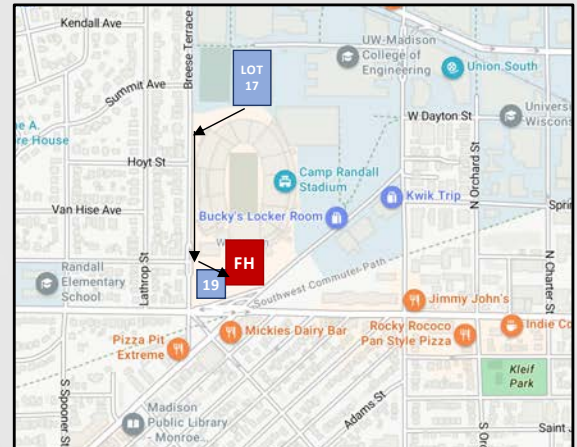

WISCONSIN VOLLEYBALL CAMPS

Confirmation Packet: Junior Badgers – June 7-8, 2025

Thank you for registering to attend our Wisconsin Volleyball Junior Badgers Camp! We look forward to hosting you in Madison this year! Please use this confirmation packet to help with questions you may have.

Overall Camp Information

Check-In: 1:45pm-2:00pm at Gate C of the UW Field House

Camp Opening/Start: 2:00pm at the UW Field House

Camp Check-Out/Closing: 4:00pm at the UW Field House

Saturday, June 7th

1:45pm–2:00pm

Camper Check-In

2:00pm–4:00pm

Camp Session

4:00pm

Camper Pick up

Sunday, June 8th

1:45pm–2:00pm

Camper Check-In

2:00pm–4:00pm

Camp Session

4:00pm

Camper Pick up

IMPORTANT: Campers and their parent(s) must officially check-in and check-out each day of camp. Our staff will have individuals at Gate C that all campers must see before entering and exiting camp. If leaving early or arriving late, please contact the camp office to set up arrangements. Camper safety is important to our staff, so please make sure to come inside for drop-off/pick up at camp.

What to Bring

All campers should bring the following items: athletic attire (gym shoes, shirt, and shorts), and a refillable water bottle.

Spectators: Parents are welcome to stay and watch all aspects of the Junior Badgers camp! Camp sessions will take place inside the Field House. On June 7th, our coaching staff will have an Optional Parent Information Session at 2:30PM for parents looking to learn about our Junior Badgers training and hear from the staff.

Parking and Entrance Information Free parking is available in Lot 19 outside the Field House on a first come, first serve basis. Hourly parking is available in Lot 17, one block away. Lot 17 is commonly free on weekends, dependent on events on campus that day. Lot 17 is a short 5-10 minute walk to the Field House. Parking is at the discretion of the attendee so please abide by all posted parking signs.

Camp Store: A camp store will be open during check-in and check-out for campers and their families to purchase Wisconsin Volleyball apparel and volleyball related gear!

For registration, account information, or if you will no longer be able to attend, please contact us directly at Badger Sports Camps at badgercamps@athletics.wisc.edu