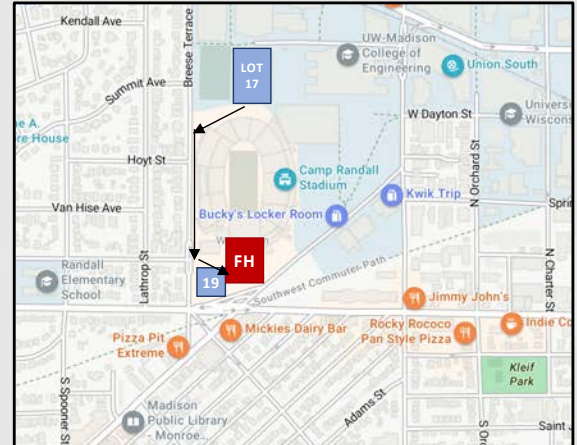

WISCONSIN VOLLEYBALL CAMPS

Confirmation Packet: Little Badgers – June 7-8, 2025

Thank you for registering to attend our Wisconsin Volleyball Little Badgers Camp! We look forward to hosting you in Madison this year! Please use this confirmation packet to help with questions you may have.

Overall Camp Information

Check-In: 9:30am-9:45am at Gate C of the UW Field House

Camp Opening/Start: 9:45am at the UW Field House

Camp Check-Out/Closing: 11:45am at the UW Field House

Saturday, June 7th

9:30am–9:45am Camper Check-In

9:45am–11:45am Camp Session

11:45am Camper Pick up

Sunday, June 8th

9:30am–9:45am Camper Check-In

9:45am–11:45am Camp Session

11:45am Camper Pick up

IMPORTANT: Campers and their parent(s) must officially check-in and check-out each day of camp. Our staff will have individuals at Gate C that all campers must see before entering and exiting camp. If leaving early or arriving late, please contact the camp office to set up arrangements. Camper safety is important to our staff, so please make sure to come inside for drop-off/pick up at camp.

What to Bring

All campers should bring the following items: athletic attire (gym shoes, shirt, and shorts), and a refillable water bottle.

Spectators: Parents are welcome to stay and watch all aspects of the Little Badgers camp! Camp sessions will take place inside the Field House. On June 7th, our coaching staff will have an Optional Parent Information Session at 10:15AM for parents looking to learn about our Little Badgers training and hear from the staff.

Parking and Entrance Information Free parking is available in Lot 19 outside the Field House on a first come, first serve basis. Hourly parking is available in Lot 17, one block away. Lot 17 is commonly free on weekends, dependent on events on campus that day. Lot 17 is a short 5-10 minute walk to the Field House. Parking is at the discretion of the attendee so please abide by all posted parking signs.

Camp Store: A camp store will be open during check-in and check-out for campers and their families to purchase Wisconsin Volleyball apparel and volleyball related gear!

For registration, account information, or if you will no longer be able to attend, please contact us directly at Badger Sports Camps at badgercamps@athletics.wisc.edu