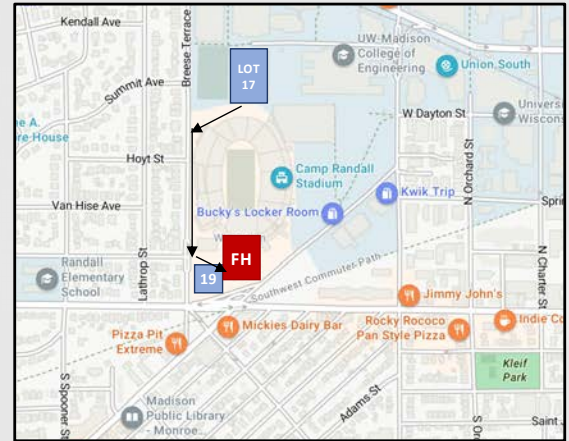

WISCONSIN VOLLEYBALL CAMPS

Confirmation Packet: Junior Badgers – March 14-15

Thank you for registering to attend our Wisconsin Volleyball Junior Badgers Camp! We look forward to hosting you in Madison this year! Please use this confirmation packet to help with questions you may have.

Overall Camp Information

Check-In: 1:30pm-1:45pm at Gate C of the UW Field House

Camp Opening/Start: 1:45pm at the UW Field House

Camp Check-Out/Closing: 3:45pm at the UW Field House

Saturday, March 14

1:30pm–1:45pm

Camper Check-In

1:45pm–3:45pm

Camp Session

3:45pm

Camper Pick up

Sunday, March 15

1:30pm–1:45pm

Camper Check-In

1:45pm–3:45pm

Camp Session

3:45pm

Camper Pick up

IMPORTANT: Campers and their parent(s) must officially check-in and check-out each day of camp. Our staff will have individuals at Gate C that all campers must see before entering and exiting camp. If leaving early or arriving late, please contact the camp office to set up arrangements. Camper safety is important to our staff, so please make sure to come inside for drop-off/pick up at camp.

What to Bring

All campers should bring the following items: athletic attire (gym shoes, shirt, and shorts), and a refillable water bottle.

Spectators: Parents are welcome to stay and watch all aspects of the Junior Badgers camp! Camp sessions will take place inside the Field House. On March 14, our coaching staff will have an Optional Parent Information Session at 2:15PM for parents looking to learn about our Junior Badgers training and hear from the staff.

Parking and Entrance Information Free parking is available in Lot 19 outside the Field House on a first come, first serve basis. Hourly parking is available in Lot 17, one block away. Lot 17 is commonly free on weekends, dependent on events on campus that day. Lot 17 is a short 5-10 minute walk to the Field House. Two hour street parking is available on the streets nearest the Field House. Parking is at the discretion of the attendee so please abide by all posted parking signs.

Camp Store: A camp store will be open during check-in and check-out for campers and their families to purchase Wisconsin Volleyball apparel and volleyball related gear!

For registration, account information, or if you will no longer be able to attend, please contact us directly at Badger Sports Camps at badgercamps@athletics.wisc.edu