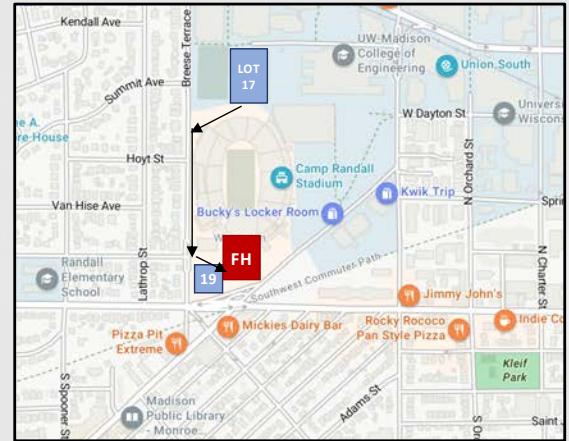

WISCONSIN VOLLEYBALL CAMPS

Confirmation Packet: Little Badgers – March 14-15

Thank you for registering to attend our Wisconsin Volleyball Little Badgers Camp! We look forward to hosting you in Madison this year! Please use this confirmation packet to help with questions you may have.

Overall Camp Information

Check-In: 9:30am-9:45am at Gate C of the UW Field House
Camp Opening/Start: 9:45am at the UW Field House
Camp Check-Out/Closing: 11:45am at the UW Field House

Saturday, March 14

9:30am–9:45am	Camper Check-In
9:45am–11:45am	Camp Session
11:45am	Camper Pick up

Sunday, March 15

9:30am–9:45am	Camper Check-In
9:45am–11:45am	Camp Session
11:45am	Camper Pick up

IMPORTANT: Campers and their parent(s) must officially check-in and check-out each day of camp. Our staff will have individuals at Gate C that all campers must see before entering and exiting camp. If leaving early or arriving late, please contact the camp office to set up arrangements. Camper safety is important to our staff, so please make sure to come inside for drop-off/pick up at camp.

What to Bring

All campers should bring the following items: athletic attire (gym shoes, shirt, and shorts), and a refillable water bottle.

Spectators: Parents are welcome to stay and watch all aspects of the Little Badgers camp! Camp sessions will take place inside the Field House. On March 14, our coaching staff will have an Optional Parent Information Session at 10:15AM for parents looking to learn about our Little Badgers training and hear from the staff.

Parking and Entrance Information Free parking is available in Lot 19 outside the Field House on a first come, first serve basis. Hourly parking is available in Lot 17, one block away. Lot 17 is commonly free on weekends, dependent on events on campus that day. Lot 17 is a short 5-10 minute walk to the Field House. Two hour street parking is available on the streets nearest the Field House. Parking is at the discretion of the attendee so please abide by all posted parking signs.

Camp Store: A camp store will be open during check-in and check-out for campers and their families to purchase Wisconsin Volleyball apparel and volleyball related gear!

For registration, account information, or if you will no longer be able to attend, please contact us directly at Badger Sports Camps at badgercamps@athletics.wisc.edu