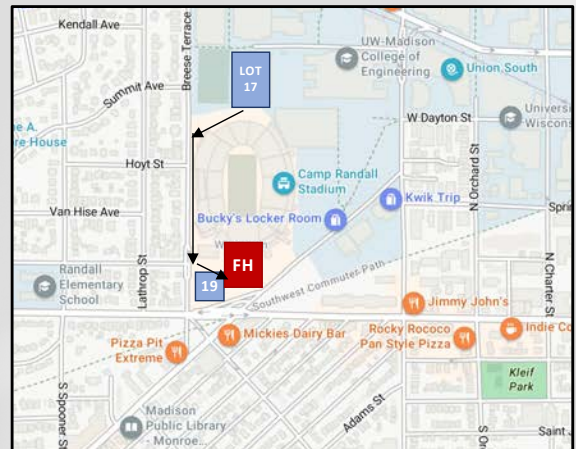

WISCONSIN VOLLEYBALL CAMPS

Confirmation Packet: Badger Prospect Camp – June 8

Thank you for registering to attend our Wisconsin Volleyball Badger Prospect Camp! This recruit prospect camp is designed for competitive, experienced individuals that are looking to learn and experience what it takes to compete at the highest collegiate level. Participants will learn from and work with the Wisconsin Volleyball staff to improve on skills and techniques to become elite level players. This camp is recommended only for individuals competing at the high school and club volleyball level for multiple years, competing in high level national events, and plan to compete at the collegiate level. We look forward to hosting you in Madison this year! Please use this confirmation packet to help with questions you may have.

Overall Camp Information

Check-In: 9:30am-9:55am at Gate C of the UW Field House

Camp Opening/Start: 10:00am at the UW Field House

Camp Check-Out/Closing: 3:30pm at the UW Field House

Monday, June 8

9:30am–9:55am

10:00am–12:00pm

12:00pm–1:45pm

1:45pm–3:30pm

3:30pm

Check-In at *UW Field House*

Camp Session

On-Campus Lunch (Included)

On-Court/Off-Court Sessions

Closing at *UW Field House*

What to Bring

All campers should bring the following items: athletic attire (gym shoes, shirt, kneepads, and shorts/spandex), and a refillable water bottle.

Spectators:

Parents are welcome to stay and watch the on-court aspects of camp. On-Court sessions will take place inside the Field House or at one of our on-campus recreation facilities. Parents can enter the UW Field House through Gate C of the Field House.

Parking and Entrance Information

Hourly parking is available in Lot 17, one block away. Lot 17 is commonly free on weekends, dependent on events on campus that day. Lot 17 is a short 5-10 minute walk to the Field House. On the weekend, free parking is available in Lot 19 outside the Field House on a first come, first serve basis. Parking is at the discretion of the attendee so please abide by all posted parking signs.

Camp Store:

A camp store will be open during check-in and check-out for campers and their families to purchase Wisconsin Volleyball apparel and volleyball related gear!

For registration, account information, or if you will no longer be able to attend, please contact us directly at Badger Sports Camps at badgercamps@athletics.wisc.edu